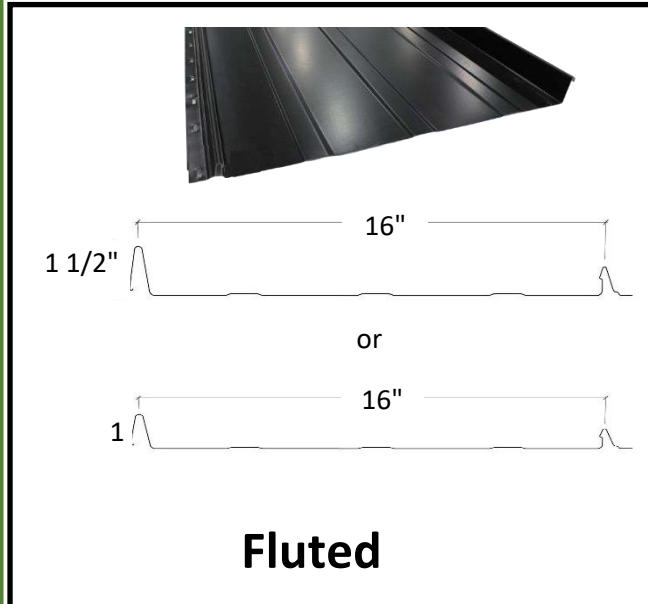

	26ga	24ga
Black	✓	✓
Coffee Brown	✓	
Charcoal	✓	
Bone White	✓	
White/White	✓	
Slate Blue	✓	
Tile Red	✓	
Melcher's Green	✓	

More colours available on special order.

NOTE: Sheet length min. 24"

Image of seam rolled 90°

Image of seam fully rolled

Snaplock Standing Seam Fluted and Striations

Available Colours
(Textured)

- Graphite Grey
- Blue Grey
- Jet Black
- Sepia Brown

	26ga	24ga
Graphite Grey	✓	
Blue Grey	✓	
Jet Black	✓	✓
Sepia Brown	✓	✓