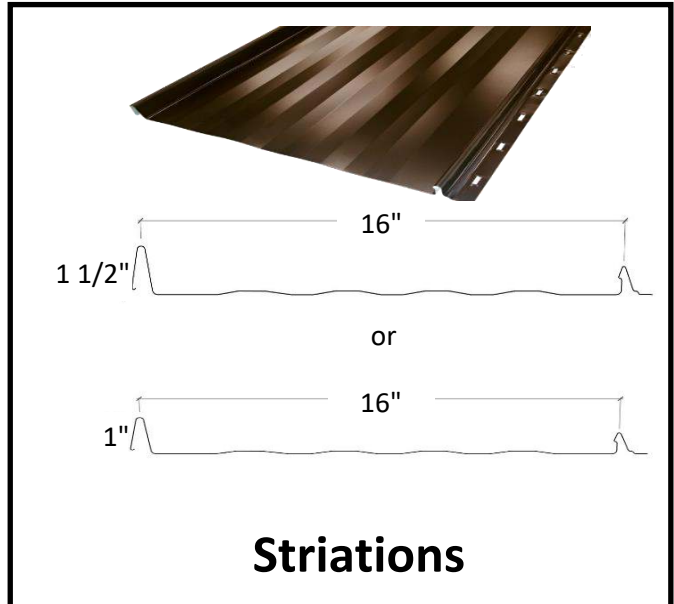

	26ga	24ga
Black	✓	✓
Coffee Brown	✓	
Charcoal	✓	
Bone White	✓	
White/White	✓	
Slate Blue	✓	
Tile Red	✓	
Melcher's Green	✓	

More colours available on special order.

NOTE: Sheet length min. 24"

Image of seam rolled 90°

Image of seam fully rolled

Snaplock Standing Seam Fluted and Striations

Available Colours
(Textured)

- Graphite Grey
- Blue Grey
- Jet Black
- Sepia Brown

	26ga	24ga
Graphite Grey	✓	
Blue Grey	✓	
Jet Black	✓	✓
Sepia Brown	✓	✓

	26ga	24ga
Black	✓	✓
Coffee Brown	✓	
Charcoal	✓	
Bone White	✓	
White/White	✓	
Slate Blue	✓	
Tile Red	✓	
Melcher's Green	✓	

More colours available on special order.

NOTE: Sheet length min. 24"

Notching available upon request for folding bottom end over eave.